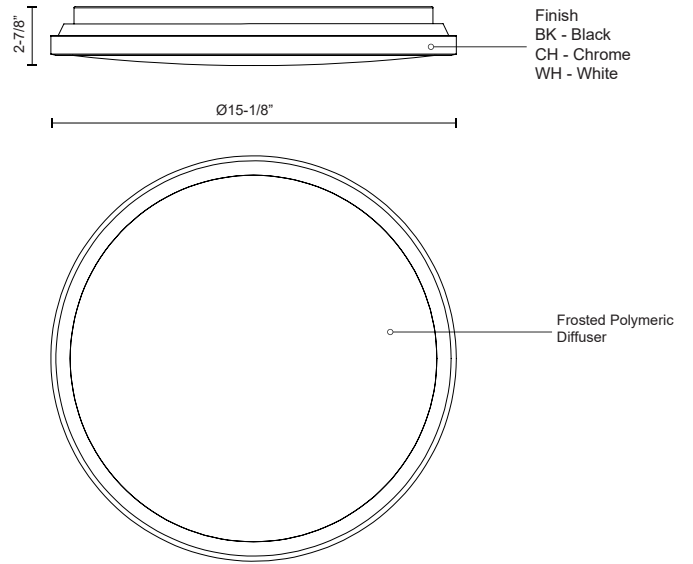

**BROOK
FM43315
FLUSH MOUNT**

PROJECT

FM43315-WH
White

FM43315-BK
Black

FM43315-CH
Chrome

SPECIFICATION DETAILS

Fixture Dimensions	D15-1/8" x H2-7/8"
Light Source	AC LED Module
Wattage	32W
Total Lumens	2550lm
Delivered Lumens	CH-1540lm
Voltage	120V
Color Temperature	3000K
CRI (Ra)	90CRI
Optional Color Temps	2700K - 5000K Available, Minimum Order Quantities Apply
LED Rated Life	50,000 hours
Dimming	100% - 10%, ELV Dimmer (Not Included)
Diffuser Details	Frosted acrylic diffuser
Location	Dry
Mounting Style	All Orientation; Ceiling and Wall;
CEC Title 24 JA8	Yes, JA8-2022
Energy Star Certified	CH - Energy Star Compliant
Paint Finish	BK01; CH01; WH01;

* For custom options, consult factory for details.

* For warranty information, please visit www.kuzcolighting.com/warranty

DESCRIPTION

Circular steel base with polymeric body, frosted acrylic lens. Available in chrome, black or white finish.